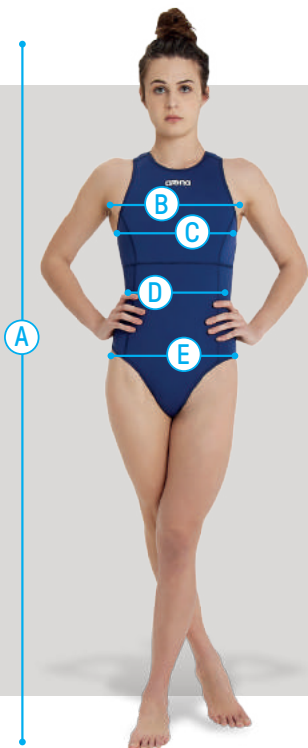

COMPOSITION
4 WAY STRETCH
Recycled Polyester.....92%
Elastane.....8%

FEATURES
47 cm

COLOURS
151 white-black-white
511 black-white-black

151

511

SIZES
XS / 3XL

WATER- POLO

WATERPOLO SIZING SYSTEM

WATERPOLO WOMAN

POINTS	CM	BODY MEASURES														
A	Height	163	165	166	168	170	172	174	176	178						
B	Chest	70	75	80	85	90	95	100	105	110						
C	Breast	75	80	85	90	95	100	105	110	115						
D	Waist	58	63	65	70	75	80	85	90	95						
E	Hips	87	88	90	95	100	105	110	115	120						