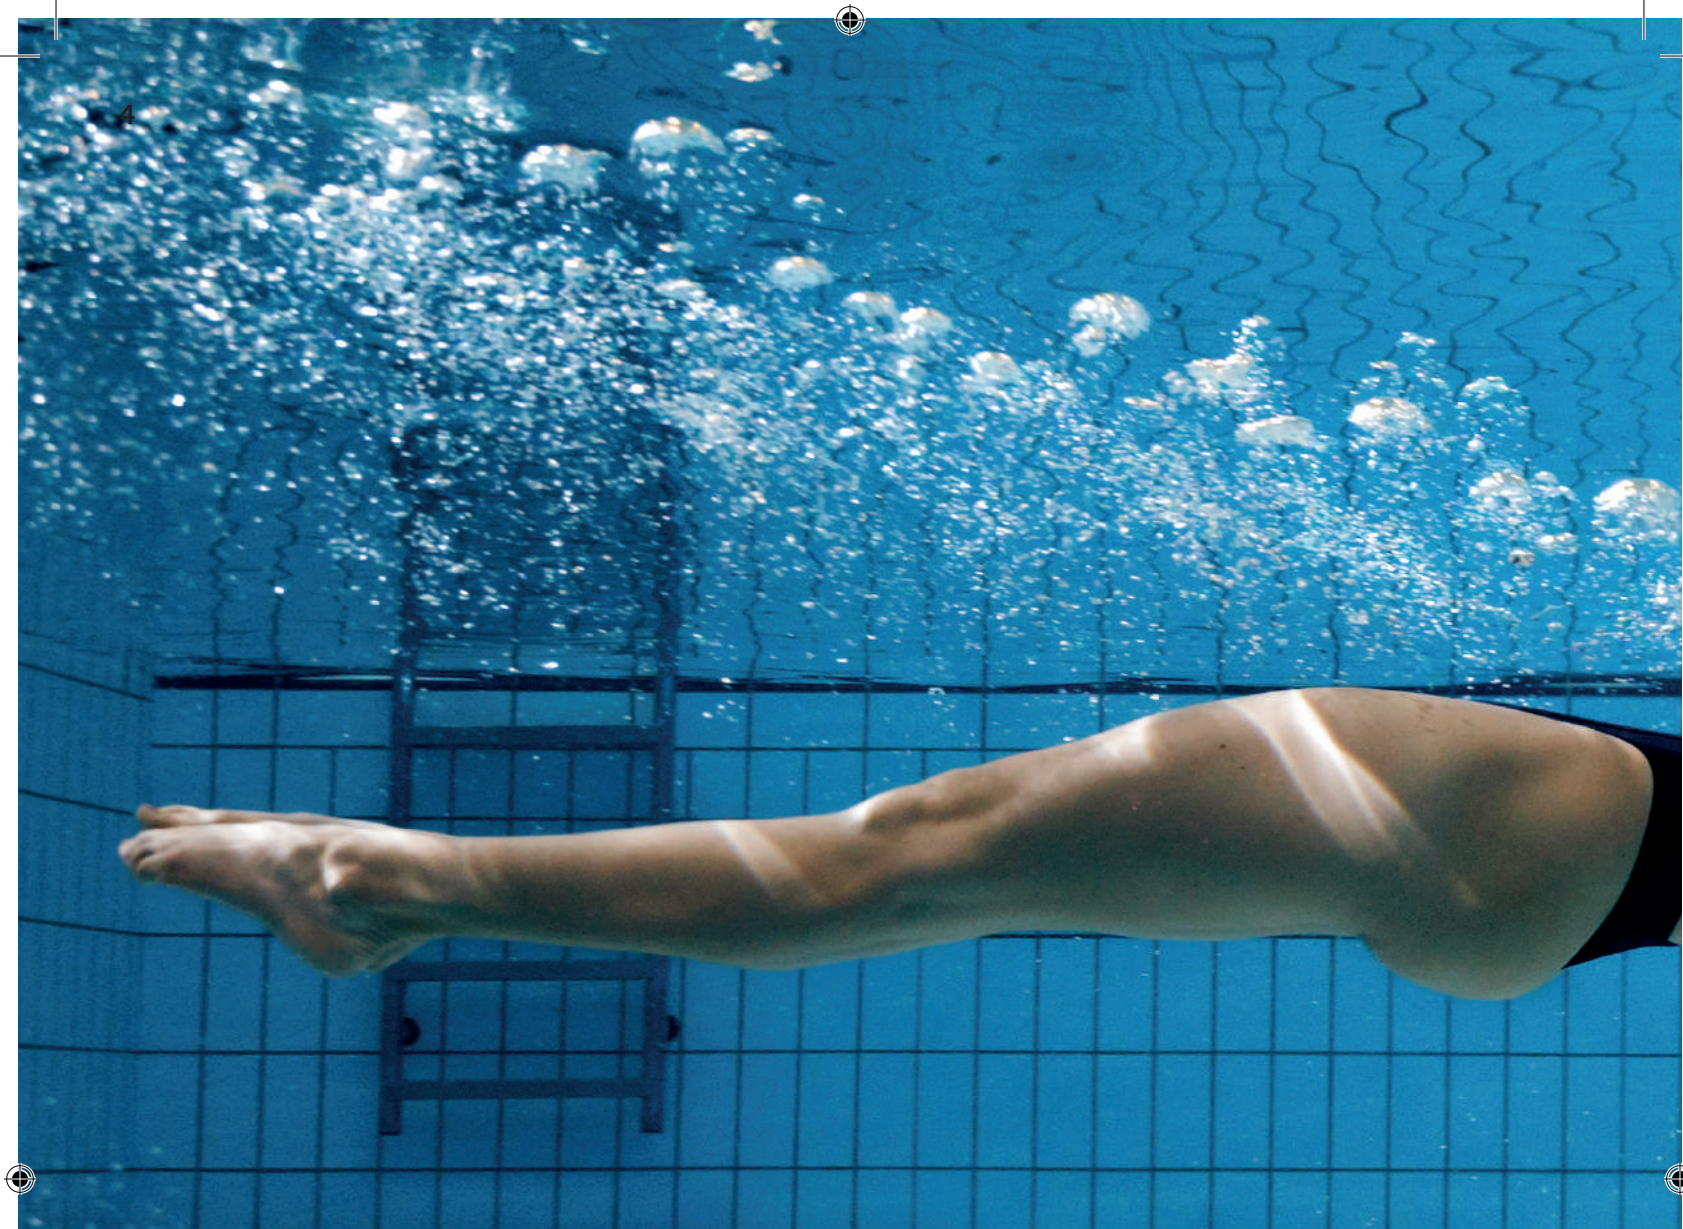

INDEX

SWIMWEAR	6
SPORTSWEAR	30
EQUIPMENT	52

TEAM LINE COLLEC- TION